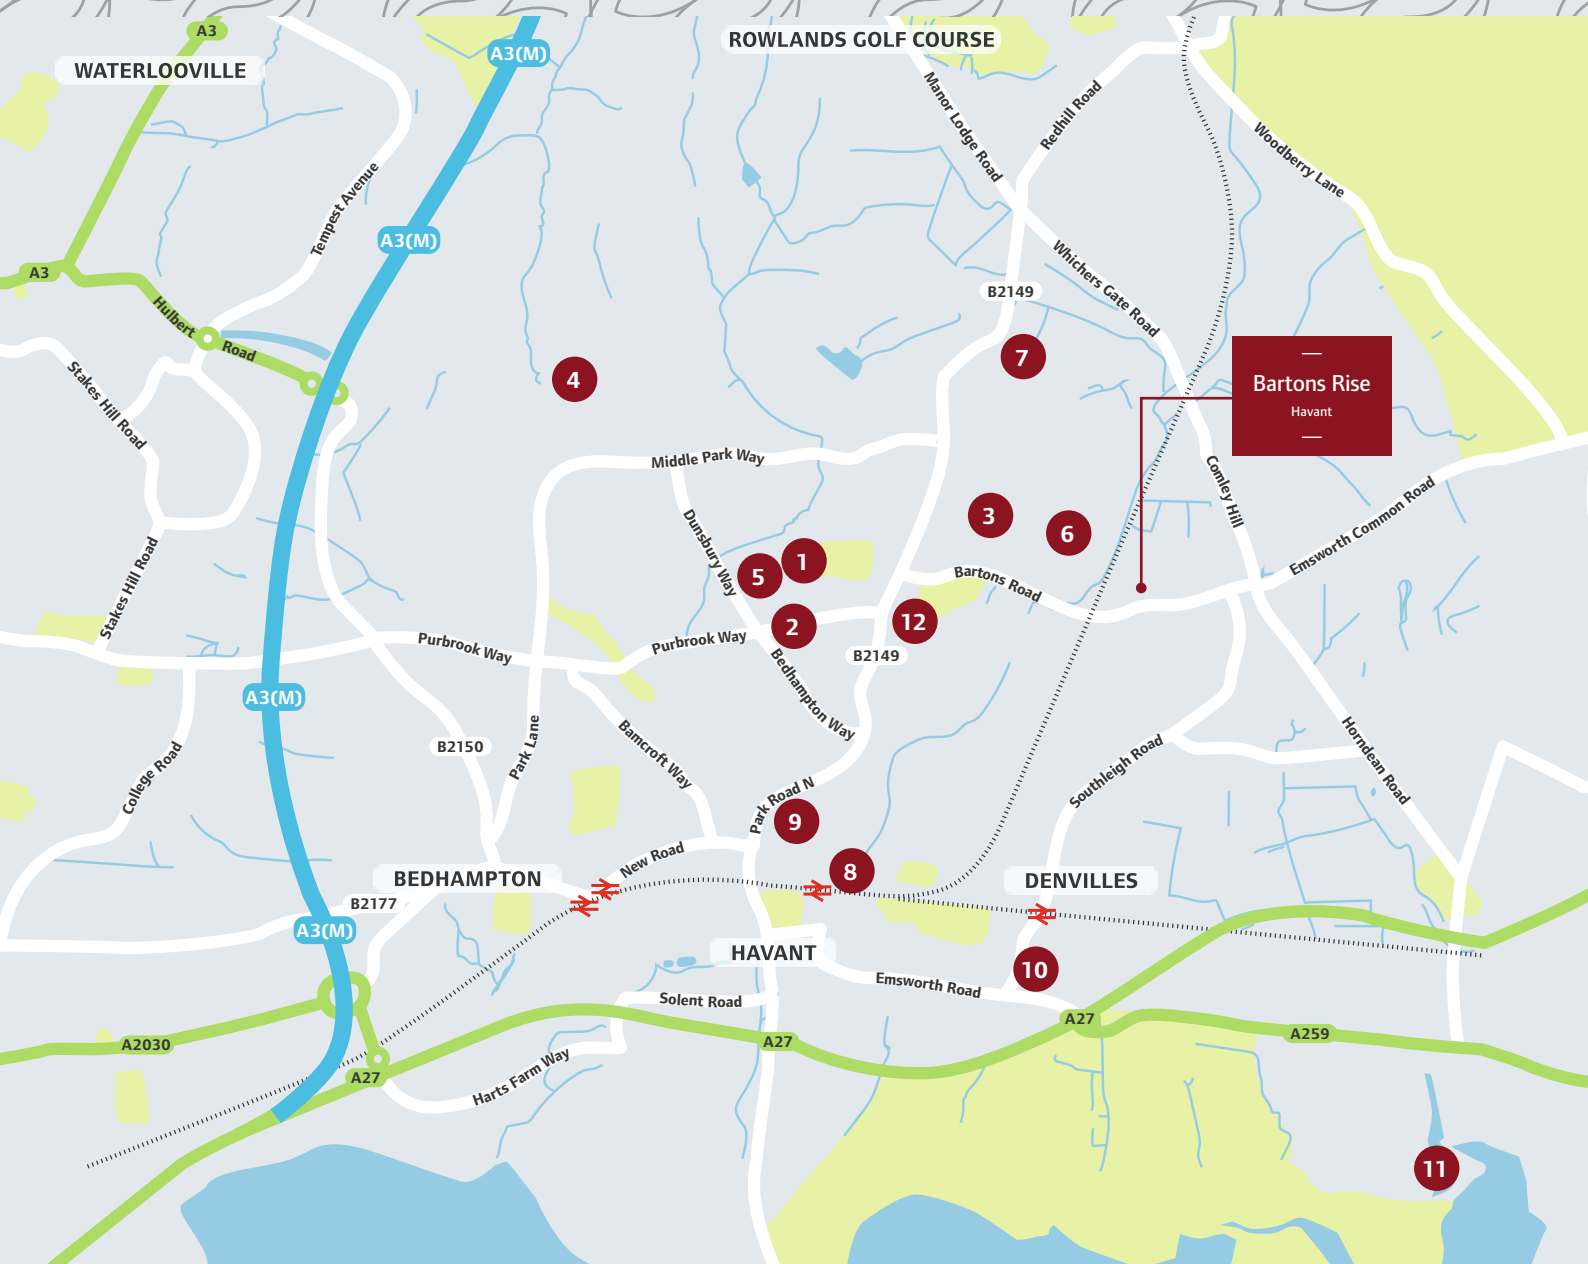

Bartons Rise

Havant

Around the neighbourhood

1 TESCO METRO
PO9 5AH

4 POST OFFICE
PO9 5AE

7 HAVANT ACADEMY
PO9 5JD

10 THE AVENUE LAWN TENNIS, SQUASH
AND FITNESS CENTRE PO9 2RS

2 LIDL
PO9 5AN

5 PHARMACY
PO9 5AA

8 HAVANT RAILWAY STATION
PO9 1PP

11 EMSWORTH SAILING CLUB
PO10 7ES

3 CO-OP
PO9 5SJ

6 SHARPS COPSE PRIMARY
SCHOOL PO9 5PE

9 HAVANT LEISURE CENTRE
PO9 2AY

12 HAVANT AND WATERLOOVILLE
FOOTBALL CLUB PO9 5TH

Bartons Rise

Bartons Road, Havant, Hampshire PO9 5NA

A collection of 2, 3, 4 & 5 bedroom homes

02392 800 468

Linden
HOMES